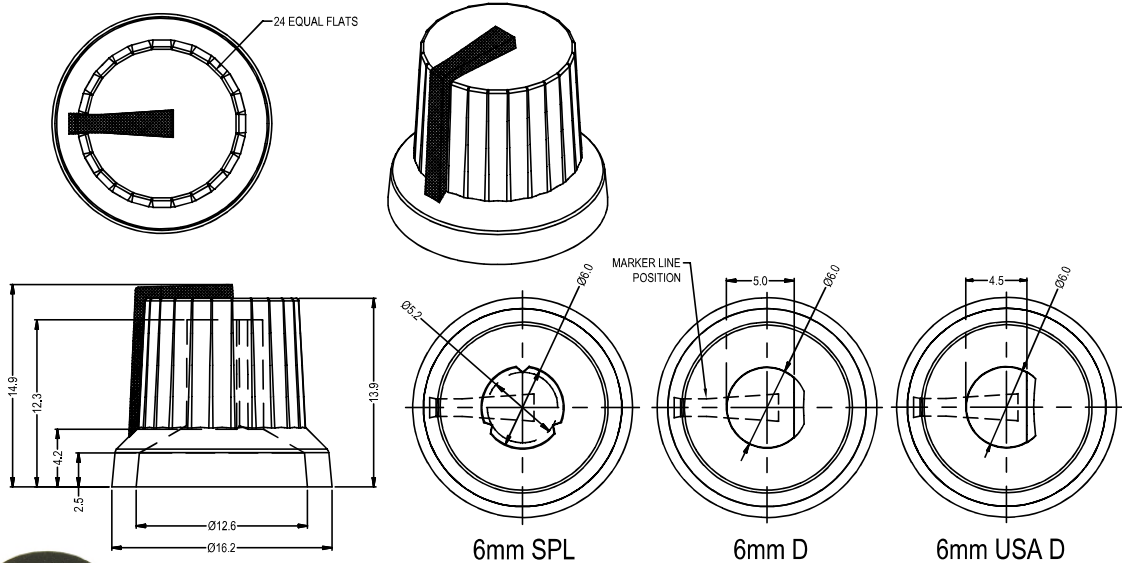

CLIFF

KNOB K87MBR

This is a soft touch knob with moulded coloured marker line. Shaft size is 6mm splined or 6mm D type. 7 colours available.

CL170841CR - K87MBR BLACK/WHITE 6mm SPL
~~**CL170841FR** - K87MBR BLACK/WHITE 6mm USA D~~
~~**CL170849BR** - K87MBR BLACK/WHITE 6mm D~~

CL170842CR - K87MBR BLACK/RED 6mm SPL
~~**CL170853BR** - K87MBR BLACK/RED 6mm D~~

~~**CL170843CR** - K87MBR BLACK/ORANGE 6mm SPL~~
~~**CL170854BR** - K87MBR BLACK/ORANGE 6mm D~~

CL170844CR - K87MBR BLACK/GREY 6mm SPL
~~**CL170844FR** - K87MBR BLACK/GREY 6mm USA D~~
~~**CL170844BR** - K87MGBR BLACK/GREY 6mm D~~

CL170845CR - K87MBR BLACK/YELLOW 6mm SPL
~~**CL170850BR** - K87MBR BLACK/YELLOW 6mm D~~

CL170846CR - K87MBR BLACK/BLUE 6mm SPL
~~**CL170851BR** - K87MBR BLACK/BLUE 6mm D~~

CL170847CR - K87MBR BLACK/GREEN 6mm SPL
~~**CL170852BR** - K87MBR BLACK/GREEN 6mm D~~