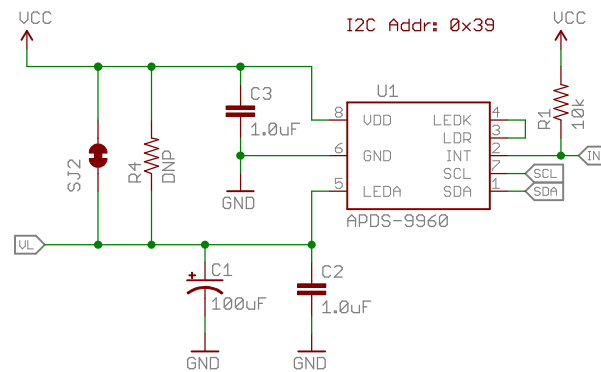

Connect

Released under the Creative Commons Attribution Share-Alike 4.0 License https://creativecommons.org/licenses/by-sa/4.0/		⊙ ⊗ ⊙ ⊗
TITLE: SparkFun_APDS-9960_RGB_and_Gesture_Sensor-v10		
Design by: Shawn Hymel		REV: v10
Date: 11/5/2014 8:08:32 AM	Sheet: 1/1	